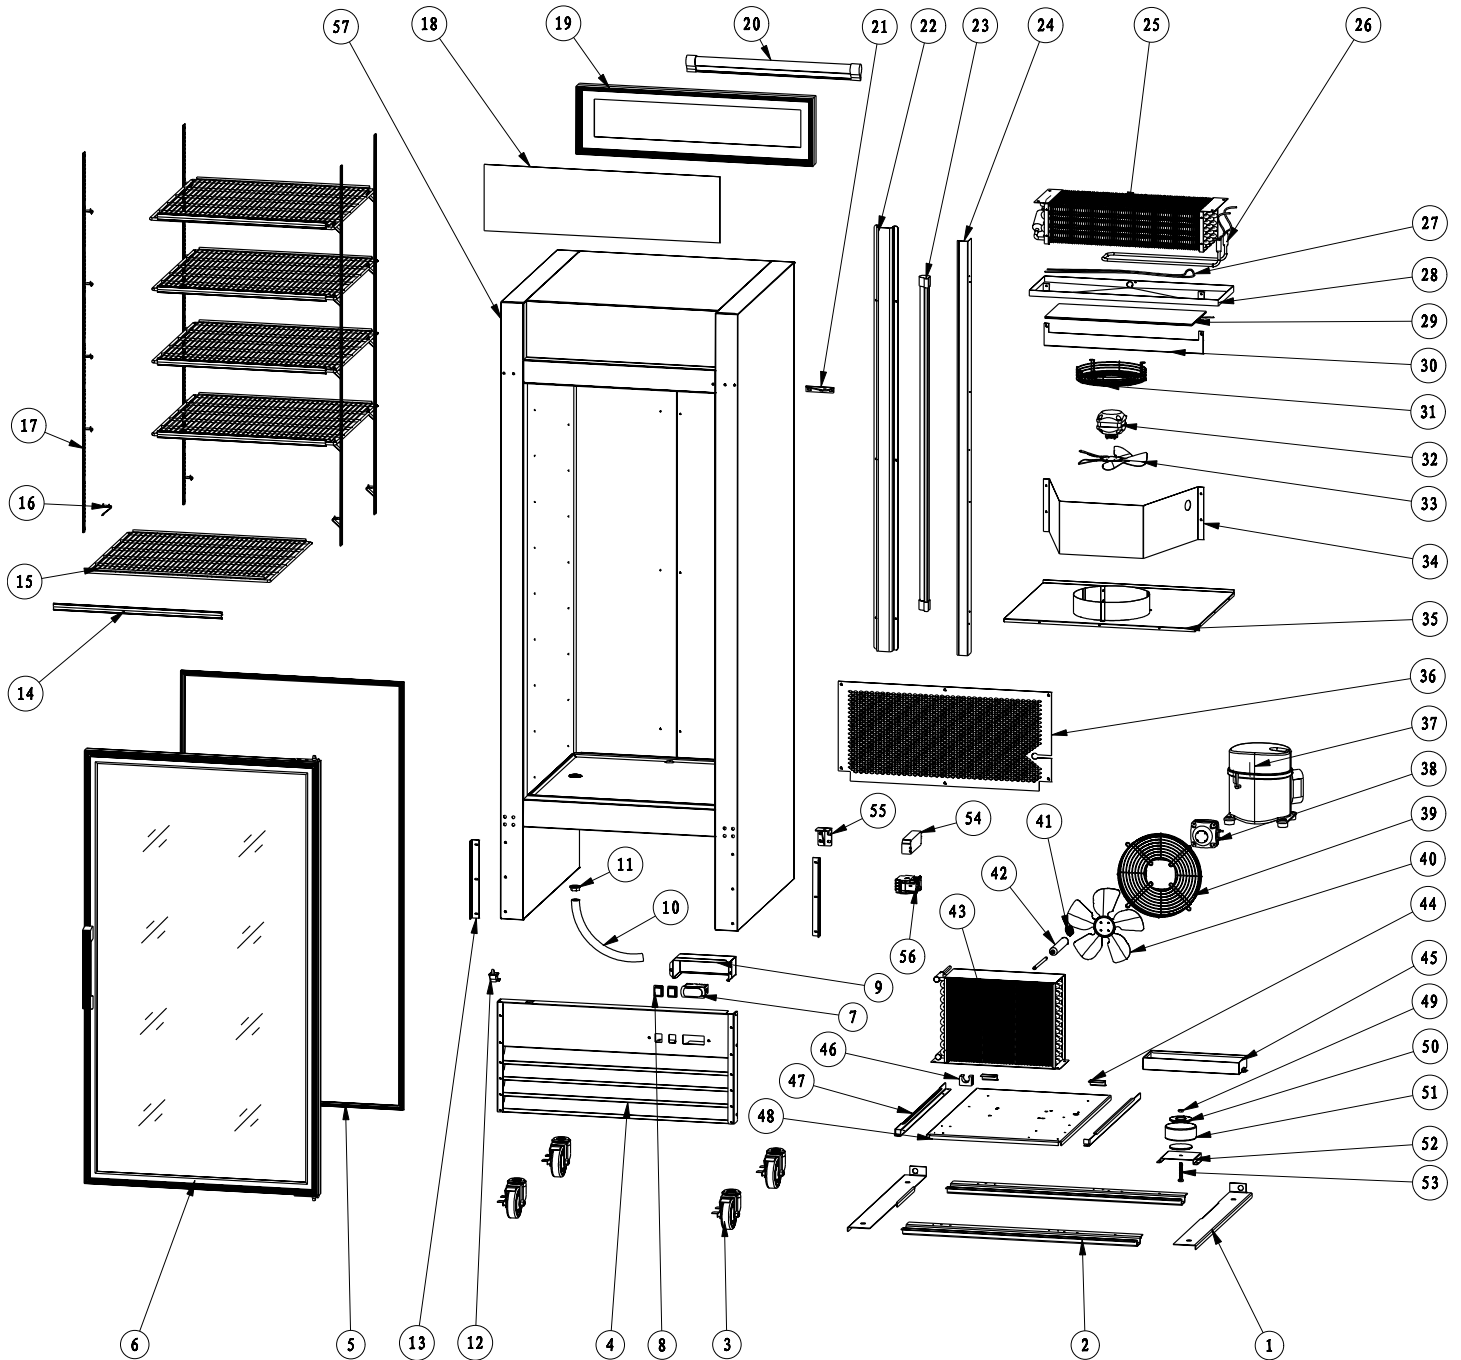

Parts Breakdown

Model FR-CN-0790 27951

Parts Breakdown

Model FR-CN-0790 27951

Item No.	Description	Position	Item No.	Description	Position	Item No.	Description	Position
28268	Junction Panel of Castor Mounting Plate for D648BM2F	1	28287	LED Light for D648BM2F	20	28306	Condenser Fan Cover for D648BM2F	39
28269	Castor Mounting Plate for D648BM2F	2	28288	Upper Hinge for D648BM2F	21	28307	Condenser Fan for D648BM2F	40
26246 28270	Castor for D648BM2F	3	28289	Cover of Copper Pipe for D648BM2F	22	28308	Capillary Tube for D648BM2F	41
28271	Control Panel for D648BM2F	4	28290	LED Light for D648BM2F	23	28309	Filter for D648BM2F	42
28272	Door Seal for D648BM2F	5	28291	Cover of LED Light for D648BM2F	24	28310	Condenser for D648BM2F	43
28273	Door for D648BM2F	6	28292	Evaporator for D648BM2F	25	28311	Stop Block of Compressor Mounting Plate for D648BM2F	44
27186	Digital Thermostat for D648BM2F	7	28293	Defrost Heater for D648BM2F	26	28312	Exterior Water Tray for D648BM2F	45
26192 26485	Power Switch for D648BM2F	8	28294	Drain Pipe Heater for D648BM2F	27	28313	Filter Bracket for D648BM2F	46
28276	Cover of Digital Thermostat for D648BM2F	9	28295	Interior Water Tray for D648BM2F	28	28314	Track of Compressor Mounting Plate for D648BM2F	47
28277	Drain Pipe for D648BM2F	10	28296	Heater of Interior Water Tray for D648BM2F	29	28315	Compressor Mounting Plate for D648BM2F	48
28278	Connector of Drain Pipe for D648BM2F	11	28297	Wind Guider 02 for D648BM2F	30	28316	Nut for D648BM2F	49
28279	Door Switch for D648BM2F	12	28298	Evaporator Fan Cover for D648BM2F	31	28317	Mounting Plate of Glass Door Heater for D648BM2F	50
28280	Fastener of Control Panel for D648BM2F	13	26711 28299	Evaporator Fan Motor for D648BM2F	32	28318	Bracket of Glass Door Heater for D648BM2F	51
28281	Clapboard of Shelf for D648BM2F	14	28300	Evaporator Fan for D648BM2F	33	28319	Glass Door Heater for D648BM2F	52
28282	Shelf for D648BM2F	15	28301	Wind Guider for D648BM2F	34	28320	Bolt for D648BM2F	53
26884	K Clip for D648BM2F	16	28302	Evaporator Cover for D648BM2F	35	28321	LED Light Ballast for D648BM2F	54
28284	Hanger of K Clip for D648BM2F	17	28303	Back Cover for D648BM2F	36	28322	Bottom Hinge for D648BM2F	55
28285	Light Board for D648BM2F	18	26327 28304	Compressor for D648BM2F	37	28323	Relay for D648BM2F	56
28286	Light Box for D648BM2F	19	28305	Condenser Fan Motor for D648BM2F	38	28324	Cabinet for D648BM2F	57